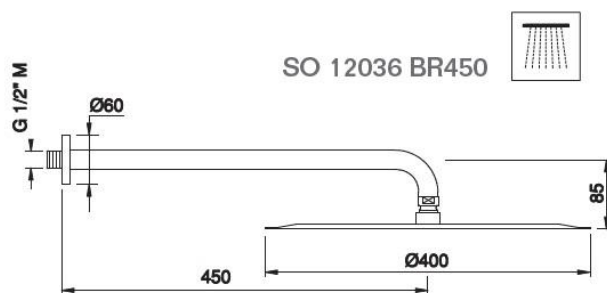

DISEGNO TECNICO/TECHNICAL DRAWING/DESSIN TECHNIQUE

Legenda / Key / Légende

51 cromo•chrome•chromé / 19 nero opaco•black matt•noir matt / 20 bianco opaco•white matt•blanc matt / 63 nickel spazzolato•brushed nickel•nickel brossé / 60 bronzo spazzolato • brushed bronze • bronze brossé / 54 rame spazzolato • brushed copper • cuivre brossé / 52 oro•gold•doré