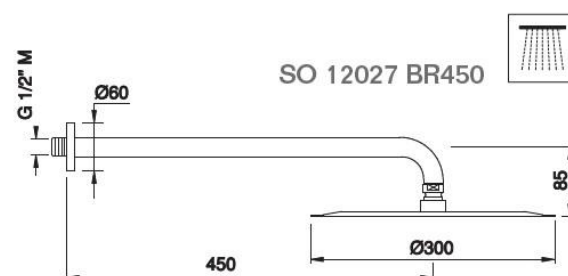

DISEGNO TECNICO/TECHNICAL DRAWING/DESSIN TECHNIQUE

Legenda / Key / Légende

51 cromo•chrome•chromé / 19 nero opaco•black matt•noir matt / 20 bianco opaco•white matt•blanc matt / 63 nickel spazzolato•brushed nickel•nickel brossé / 60 bronzo spazzolato • brushed bronze • bronze brossé / 54 rame spazzolato • brushed copper • cuivre brossé / 52 oro•gold•doré